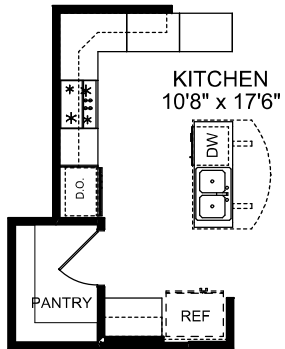

# BENTLEY - A

M.B. BAY WINDOW  
OPTION

GOURMET KITCHEN  
OPTION

# BENTLEY

FIRST FLOOR - 2289 SQ. FT.  
REAR PATIO - 192 SQ. FT.  
GARAGE - 472 SQ. FT.  
REV: MDL 12/17/12

©ROMEYN DESIGNS, INC. 2011