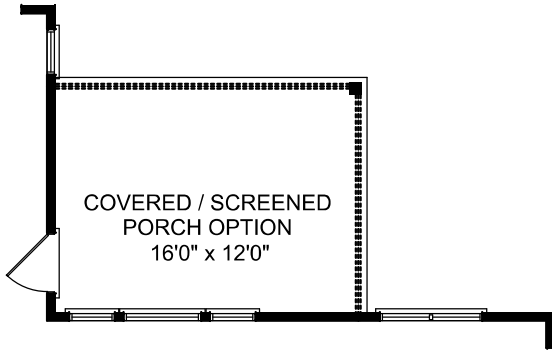

M.B. BAY WINDOW
OPTION

GOURMET KITCHEN
OPTION