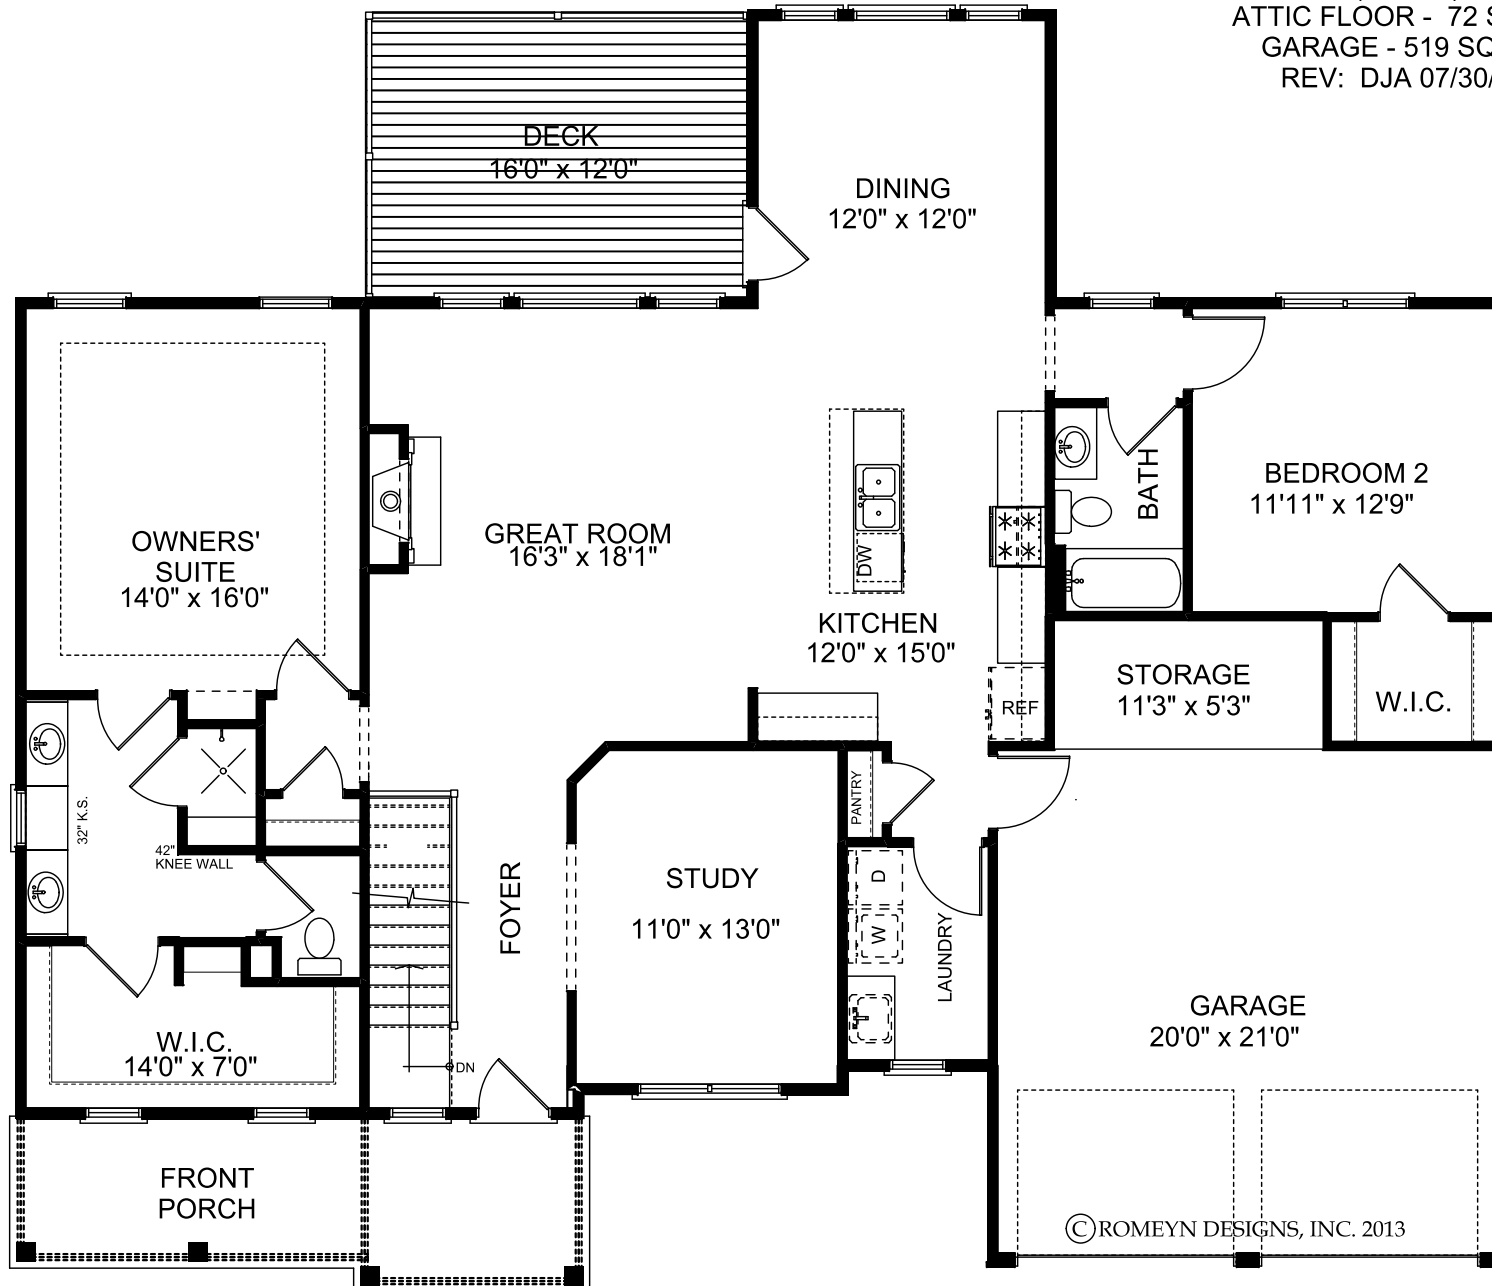

REV: MDL 07/29/13

©ROMEYN DESIGNS, INC. 2013

FAIRMONT - A

FAIRMONT - A

W / TERRACE LEVEL

FIRST FLOOR (Heated) - 1842 SQ. FT.
ATTIC FLOOR - 72 SQ. FT.
GARAGE - 519 SQ. FT.
REV: DJA 07/30/13

FAIRMONT - A W / TERRACE LEVEL

FINISHED (conditioned) - 1218SQ. FT.
MECHANICAL / STORAGE - 480 SQ. FT.
REV: DJA 07/31/13